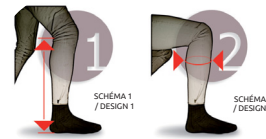

CHAPS LIBERTY+

Size advice : to know your chaps' size, measure the height and the calf of your leg and find the correspondance in the measurement's table.

WOMAN / Sizes 38 to 40

HAUTEUR SCHÉMA1 / HEIGHT / HÖHE DESIGN1

TOUR SCHÉMA2 / CALF / WADENUMFANG DESIGN2	CM		36/37	37/38	38/39	39/40	40/41	41/42	42/43	43/44	44/45	45/46	46/47	47/48	48/49	49/50	50/51	51/52	52/53	53/54	54+	
	IN		14,2-14,6	14,6-15	15-15,4	15,4-15,7	15,7-16,1	16,1-16,5	16,5-16,9	16,9-17,3	17,3-17,7	17,7-18,1	18,1-18,5	18,5-18,9	18,9-19,3	19,3-19,7	19,7-20,1	20,1-20,5	20,5-20,9	20,9-21,3	21,3+	
	30,5-32,5	12-12,8				XSS			XS			XST										
	32,5-34,5	12,8-13,6		SS-		SS			S					ST								
	34,5-36,5	13,6-14,4				MS-		MS			M						MT					
	36,5-38,5	14,4-15,2						LS-		LS				L						LT		
38,5-40,5	15,2-15,9											XLS				XL						
40,5-42,5	15,9-16,7																XXL					

MAN / Sizes 41 to 46

HAUTEUR SCHÉMA1 / HEIGHT / HÖHE DESIGN1

TOUR SCHÉMA2 / CALF / WADENUMFANG DESIGN2	CM		37/38	38/39	39/40	40/41	41/42	42/43	43/44	44/45	45/46	46/47	47/48	48/49	49/50	50/51	51/52	52/53	53/54	54/55	55+	
	IN		14,6-15	15-15,4	15,4-15,7	15,7-16,1	16,1-16,5	16,5-16,9	16,9-17,3	17,3-17,7	17,7-18,1	18,1-18,5	18,5-18,9	18,9-19,3	19,3-19,7	19,7-20,1	20,1-20,5	20,5-20,9	20,9-21,3	21,3-21,7	21,7+	
	30,5-32,5	12-12,8				XSS			XS			XST										
	32,5-34,5	12,8-13,6		SS-		SS			S					ST								
	34,5-36,5	13,6-14,4				MS-		MS			M						MT					
	36,5-38,5	14,4-15,2						LS-		LS				L						LT		
38,5-40,5	15,2-15,9											XLS				XL						
40,5-42,5	15,9-16,7																XXL